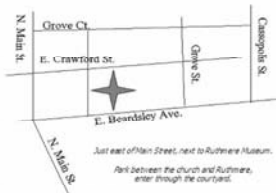

First Presbyterian Church
200 E. Beardsley Ave.
264-3109
www.presby.net

A Walk to Bethlehem

A Christmas Prayer Encounter

Saturday, December 15

Come any time between 11:00 - 4:00 for a unique Christmas Worship experience.