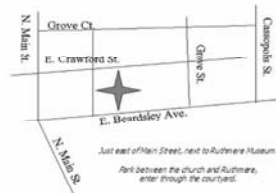

A Walk to Bethlehem

A Christmas Prayer Encounter

Saturday, December 15

Come any time between 11:00 - 4:00 for a unique Christmas Worship experience.

Participants will move individually through series of interactive worship stations for a self-guided spiritual encounter exploring the events surrounding Jesus' Birth. Allow 45 - 60 minutes for your walk to Bethlehem.

First Presbyterian Church
200 E. Beardsley Ave.
264-3109
www.presby.net